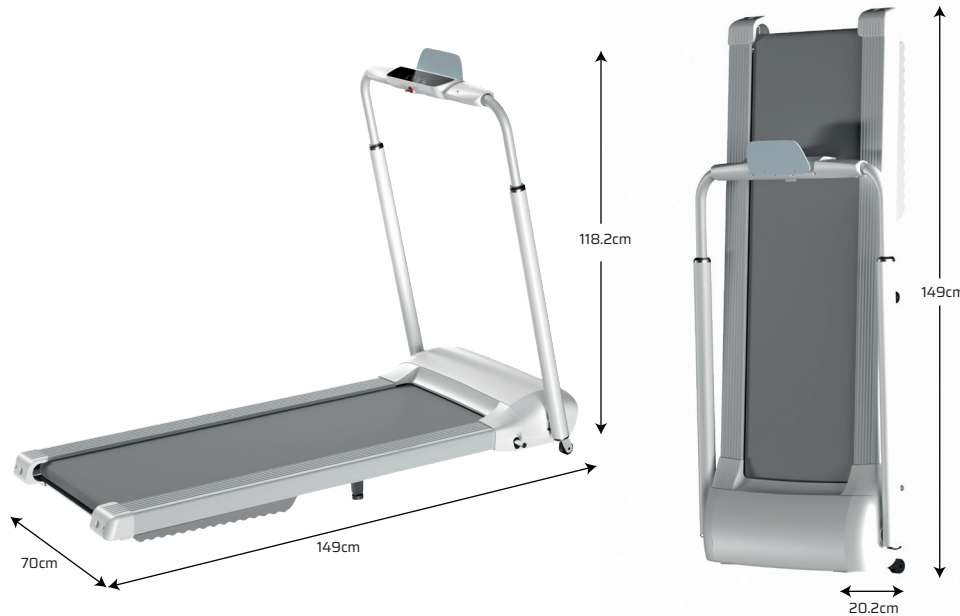

OVICX

— HOME IS GYM —

FOLDED BY ONE STEP

Open and fold, completed in 3s.

Fold it with one step.

EASY TO STORE

Space saving option to store folded vertically at 90°.

OVICX Treadmill provides the advantage for a running exercise, simply at home. A great solution for busy people without sufficient time to exercise in daily life. Connect online for a unique experience to a virtual run and exercise together with your cohort or join in sports communities to share sports achievements with friends and families.

OVICX TREADMILL

PRODUCT SPECIFICATIONS:

Motor Power: 0.75
 Running Belt: 42 x 120cm
 Max Speed: 12km/h
 Max Weight Capacity: 100kg

- The foldable treadmill is specially designed for the home environment. Your home is the gym.
- With an area of 0.5m², a weight of 39.5kg and a console-free design.

For the heart of the treadmill, the SmartRun uses Japan imported Fuji Motor for reliable and quiet workout experience.

It is equipped with touchscreen LED display that shows time, distance, speed, calories consumption and heart rate and has six different built-in programs.

This special feature is important for a treadmill as prolong running is straining to the knees.

Similar to technology used in heart rate watch, the sensors provide fast and accurate heart rate readings to keep you in the target zone.