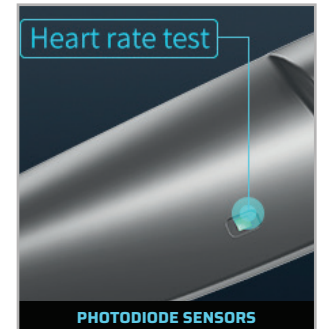

Similar to technology used in heart rate watch, the sensors provide fast and accurate heart rate readings to keep you in the target zone.